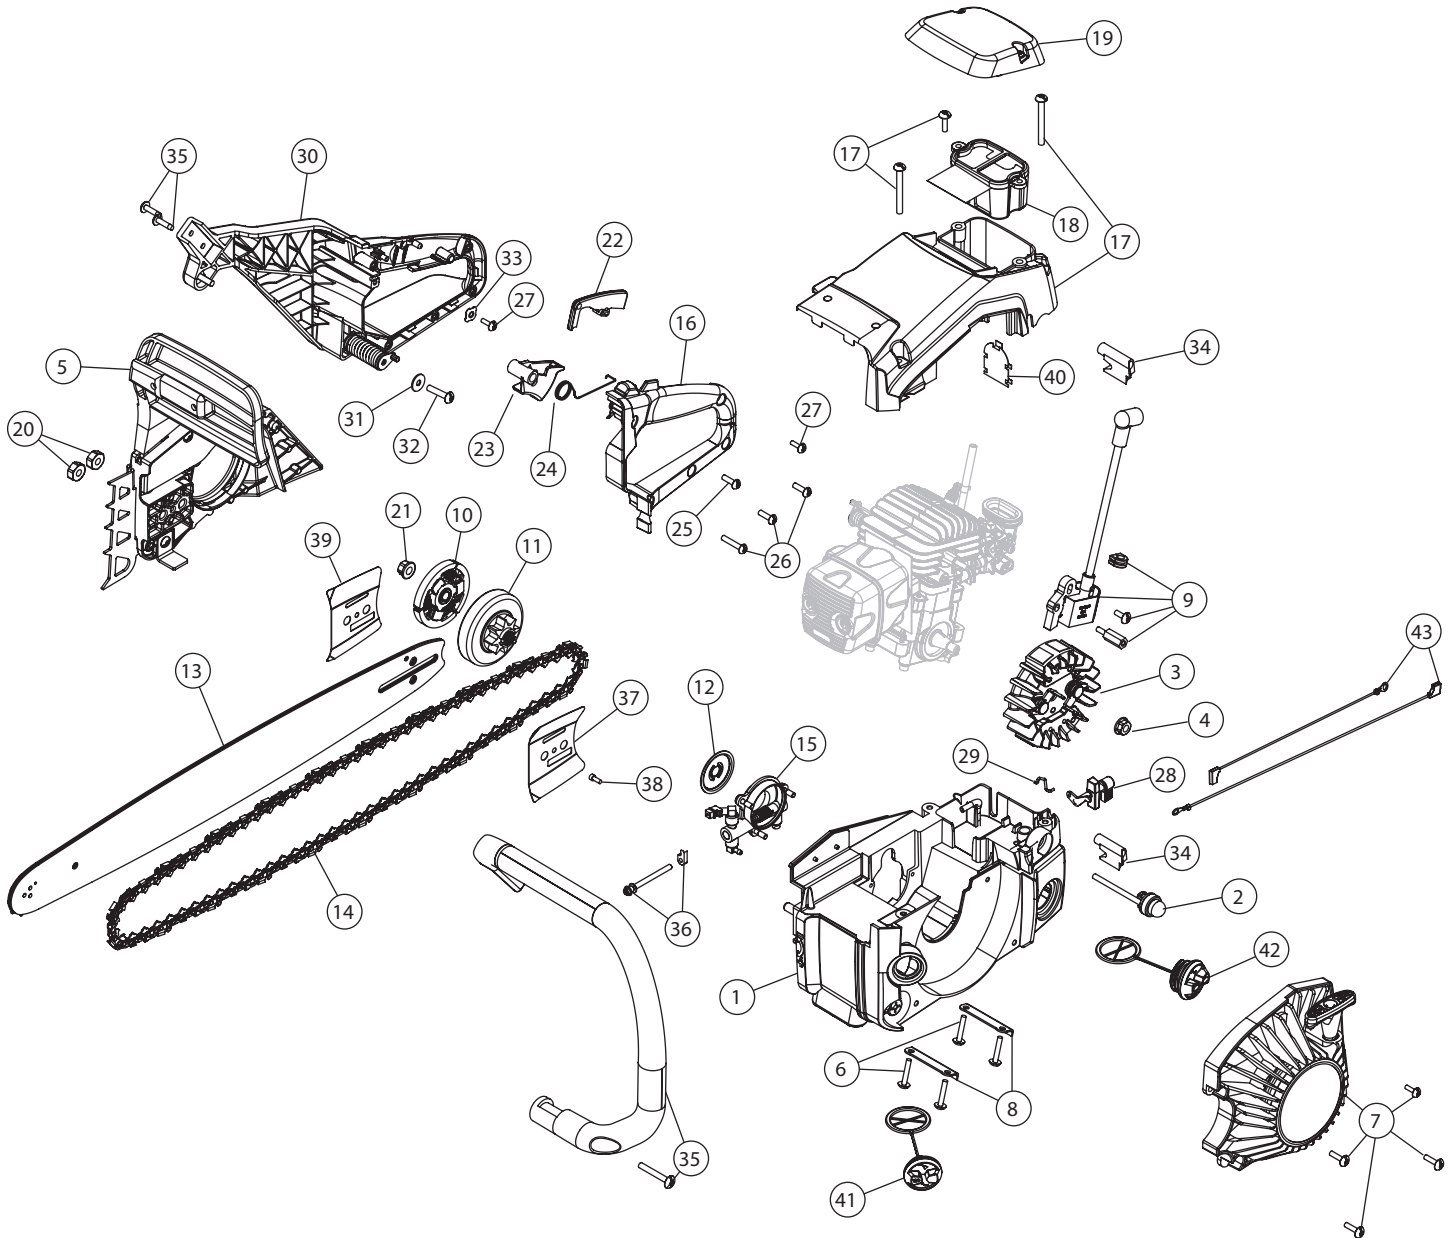

RM5118R - 41AY80AG983 , 41AY80AS983

Contact Us at: www.PartsFor.com for Replacement Parts.

Item	Part No.	Description	Item	Part No.	Description
1	753-06397	Muffler Screw	11	753-06727	Insulator Assembly
2	753-06268	Muffler Assembly (includes 1, 3 & 19)	12	753-06406	Carburetor Gasket
3	753-06398	Muffler Gasket	13	753-06728	Carburetor
4	753-06269	Spark Plug	14	753-06385	Boot & Bracket Assembly (includes 16 & 17)
5	753-06724	Cylinder Assembly (includes 6, 8 & 10)	15	753-06410	Carburetor Hardware
6	753-06725	Piston Assembly	16	753-06411	Grommet
7	753-06400	Cylinder Gasket	17	753-06409	Throttle Cable
8	753-06402	Cylinder Hardware	18	753-06729	Shortblock Assembly (includes 4 - 10)
9	753-06726	Breather Hose w/clamp	19	753-06507	Muffler Plug
10	753-06404	Isolator Assembly			

RM5118R - 41AY80AG983 , 41AY80AS983

Contact Us at: www.PartsFor.com for Replacement Parts.

Item	Part No.	Description
1	753-06730	Housing Assembly (includes 2, 41 & 42)
2	753-06425	Primer Bulb Assembly
3	753-06426	Flywheel Assembly
4	753-06427	Flywheel Nut
5	753-06973	Chain Brake Assembly
6	753-06429	Engine Mount Screw
7	753-06974	Starter Housing Assembly
8	753-06431	Engine Mount Plate Assembly (includes 6)
9	753-06432	Module Assembly
10	753-06449	Clutch
11	753-06450	Clutch Drum Assembly
12	753-06451	Oil Pump Shield
13	753-06733	Bar
14	753-06265	18" Chain
15	753-06387	Oil Pump Assembly
16	753-06734	Rear Handle Cover Assembly w/switch
17	753-06456	Top Cover Assembly (includes 40)
18	753-06457	Air Cleaner Assembly
19	753-06458	Air Cleaner Cover Assembly
20	753-06460	Bar Nut
21	753-06461	Clutch Nut
22	753-06735	Trigger Release
23	753-06736	Throttle Trigger