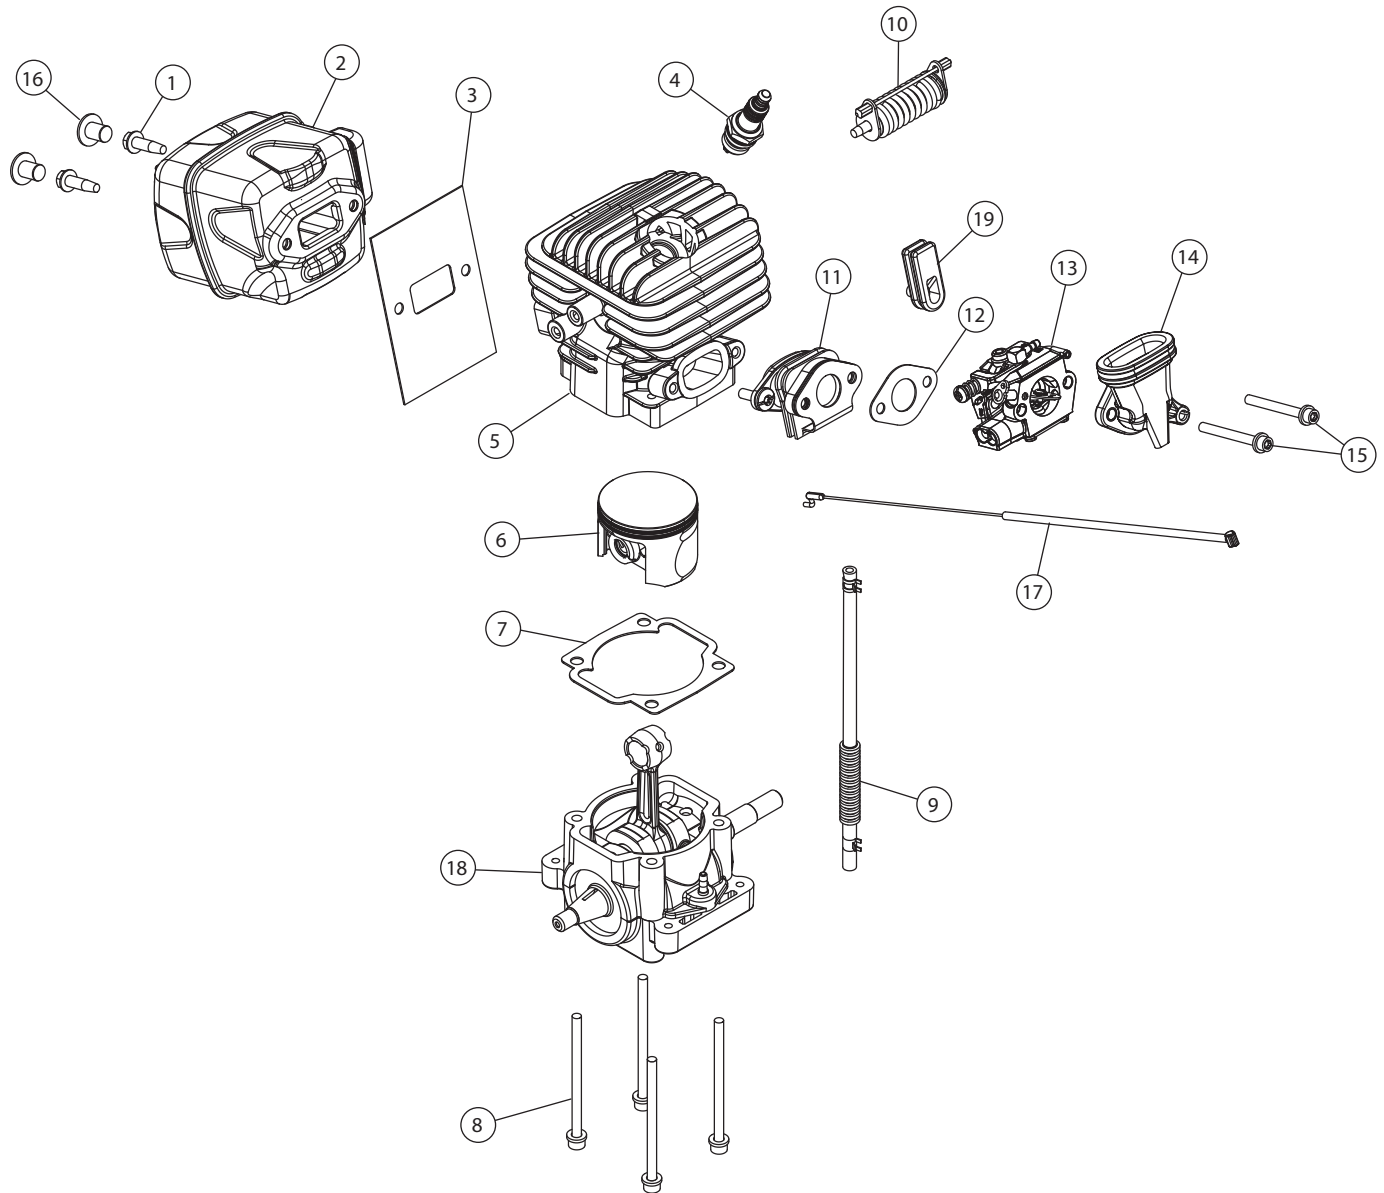

RM5118R - 41AY80AG983 , 41AY80AS983

Contact Us at: www.PartsFor.com for Replacement Parts.

Item	Part No.	Description	Item	Part No.	Description
1	753-06397	Muffler Screw	11	753-06727	Insulator Assembly
2	753-06268	Muffler Assembly (includes 1, 3 & 19)	12	753-06406	Carburetor Gasket
3	753-06398	Muffler Gasket	13	753-06728	Carburetor
4	753-06269	Spark Plug	14	753-06385	Boot & Bracket Assembly (includes 16 & 17)
5	753-06724	Cylinder Assembly (includes 6, 8 & 10)	15	753-06410	Carburetor Hardware
6	753-06725	Piston Assembly	16	753-06411	Grommet
7	753-06400	Cylinder Gasket	17	753-06409	Throttle Cable
8	753-06402	Cylinder Hardware	18	753-06729	Shortblock Assembly (includes 4 - 10)
9	753-06726	Breather Hose w/clamp	19	753-06507	Muffler Plug
10	753-06404	Isolator Assembly			

RM5118R - 41AY80AG983 , 41AY80AS983

Contact Us at: www.PartsFor.com for Replacement Parts.

Item	Part No.	Description
1	753-06730	Housing Assembly (includes 2, 41 & 42)
2	753-06425	Primer Bulb Assembly
3	753-06426	Flywheel Assembly
4	753-06427	Flywheel Nut
5	753-06973	Chain Brake Assembly
6	753-06429	Engine Mount Screw
7	753-06974	Starter Housing Assembly
8	753-06431	Engine Mount Plate Assembly (includes 6)
9	753-06432	Module Assembly
10	753-06449	Clutch
11	753-06450	Clutch Drum Assembly
12	753-06451	Oil Pump Shield
13	753-06733	Bar
14	753-06265	18" Chain
15	753-06387	Oil Pump Assembly
16	753-06734	Rear Handle Cover Assembly w/switch
17	753-06456	Top Cover Assembly (includes 40)
18	753-06457	Air Cleaner Assembly
19	753-06458	Air Cleaner Cover Assembly
20	753-06460	Bar Nut
21	753-06461	Clutch Nut
22	753-06735	Trigger Release
23	753-06736	Throttle Trigger