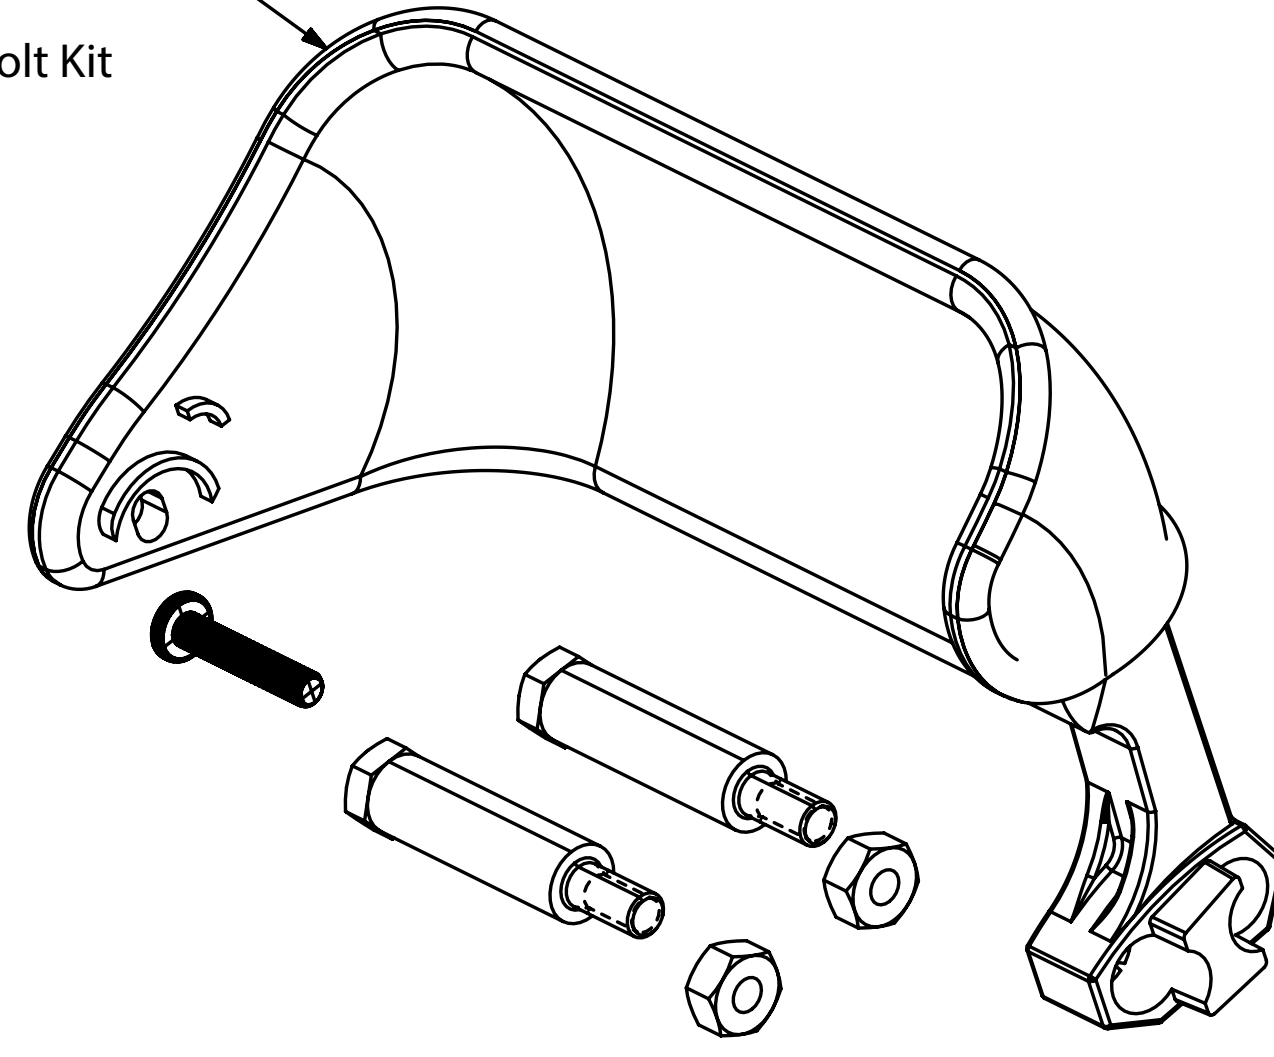

122506-01  
HANDLE,  
GUARD  
Includes:  
110966 Bolt Kit

12SB  
Bar

12SC  
CHAIN

107512-01  
OIL CAP

077115  
ADJ:PLATE  
ASM

122511-01  
SPROCKET  
GEAR KIT  
Includes:  
059606 Drive Gear  
075676 Bearing  
107713-01 Sprocket

077143  
SUPPORT  
SPROCKET

108120-01  
E-RING

122509-01  
SPROCKET  
COVER

RM1215U - 41AZ42UG983

Contact Us at: [www.PartsFor.com](http://www.PartsFor.com) for Replacement Parts.