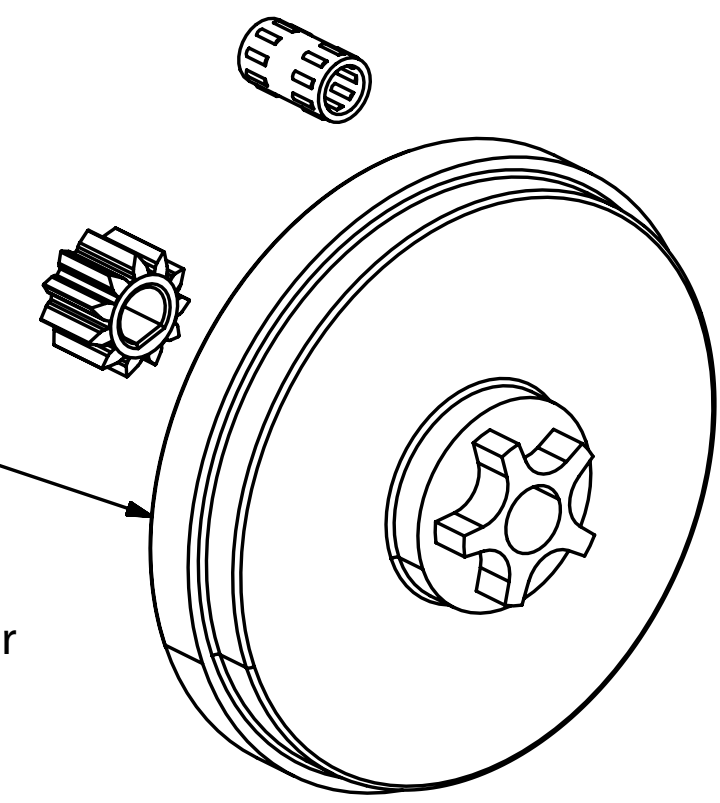

122506-01  
HANDLE,  
GUARD  
Includes:  
110966 Bolt Kit

12SB  
Bar

12SC  
CHAIN

107512-01  
OIL CAP

077115  
ADJ:PLATE  
ASM

122511-01  
SPROCKET  
GEAR KIT  
Includes:  
059606 Drive Gear  
075676 Bearing  
107713-01 Sprocket

077143  
SUPPORT  
SPROCKET

108120-01  
E-RING

122509-01  
SPROCKET  
COVER

RM1215U - 41AZ42UG983

Contact Us at: [www.PartsFor.com](http://www.PartsFor.com) for Replacement Parts.