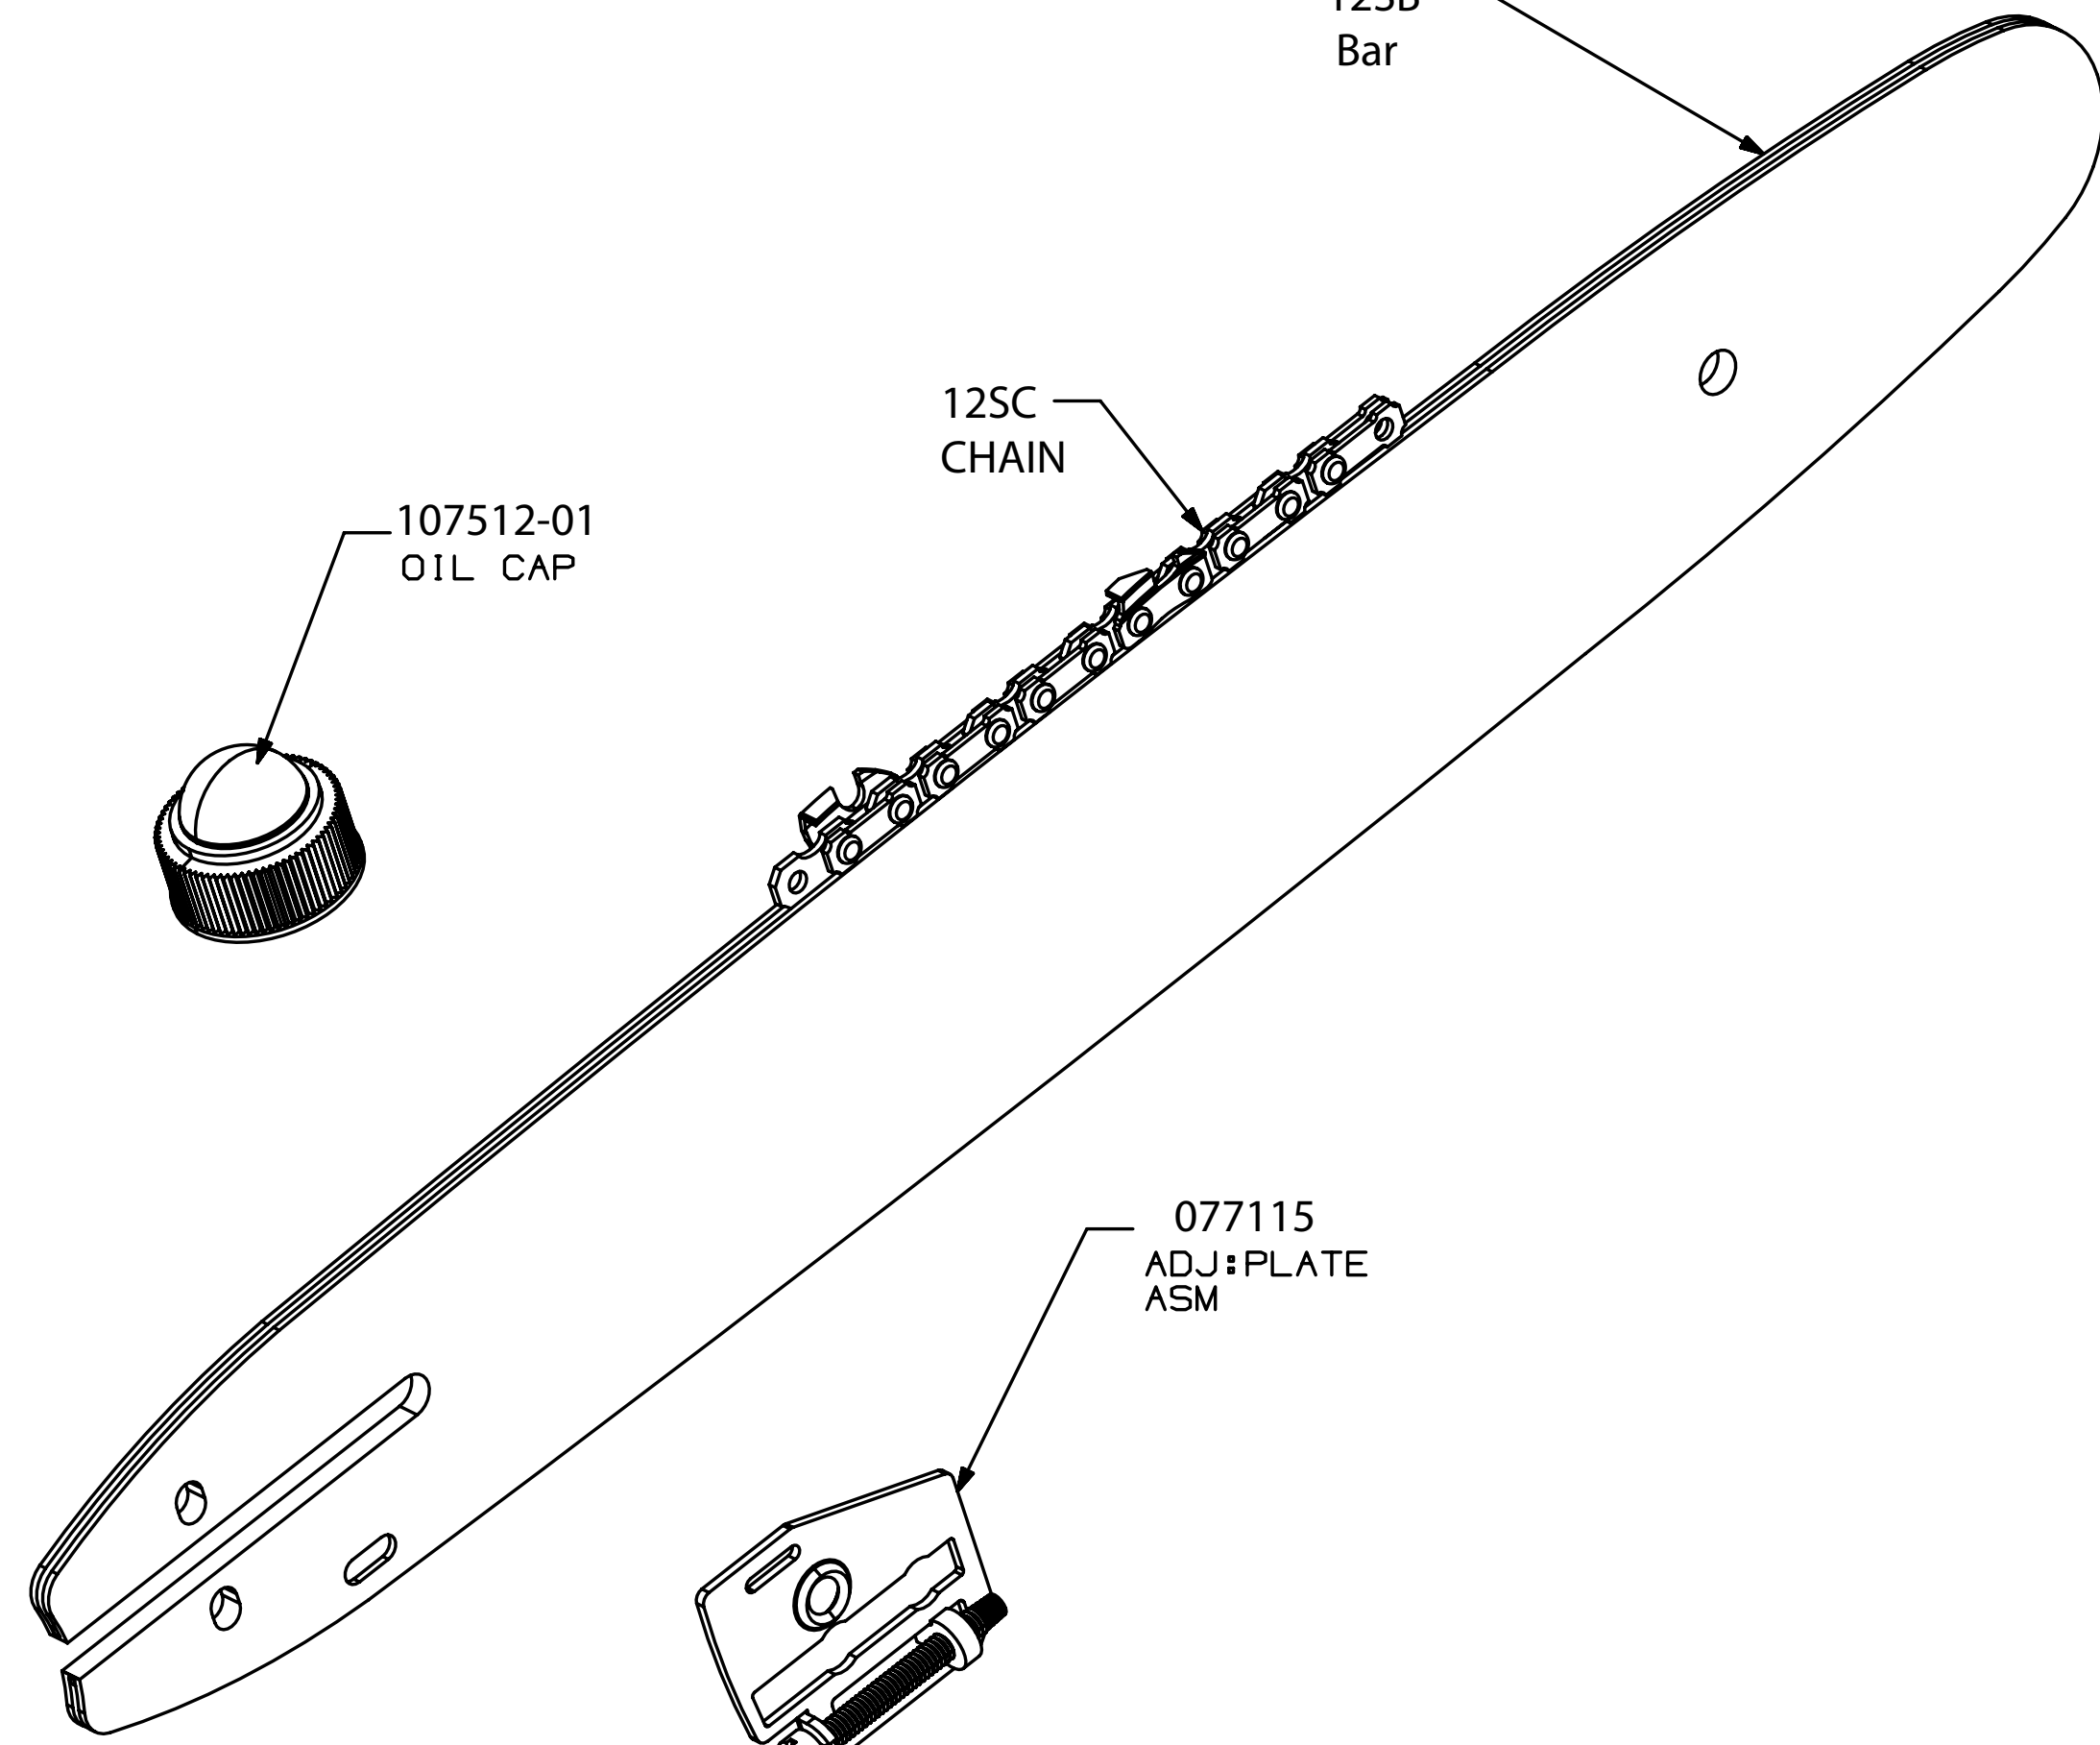

122506-01  
HANDLE,  
GUARD  
Includes:  
110966 Bolt Kit

12SB  
Bar

12SC  
CHAIN

107512-01  
OIL CAP

077115  
ADJ:PLATE  
ASM

122511-01  
SPROCKET  
GEAR KIT  
Includes:  
059606 Drive Gear  
075676 Bearing  
107713-01 Sprocket

077143  
SUPPORT  
SPROCKET

108120-01  
E-RING

122509-01  
SPROCKET  
COVER

RM1215U - 41AZ42UG983

Contact Us at: [www.PartsFor.com](http://www.PartsFor.com) for Replacement Parts.