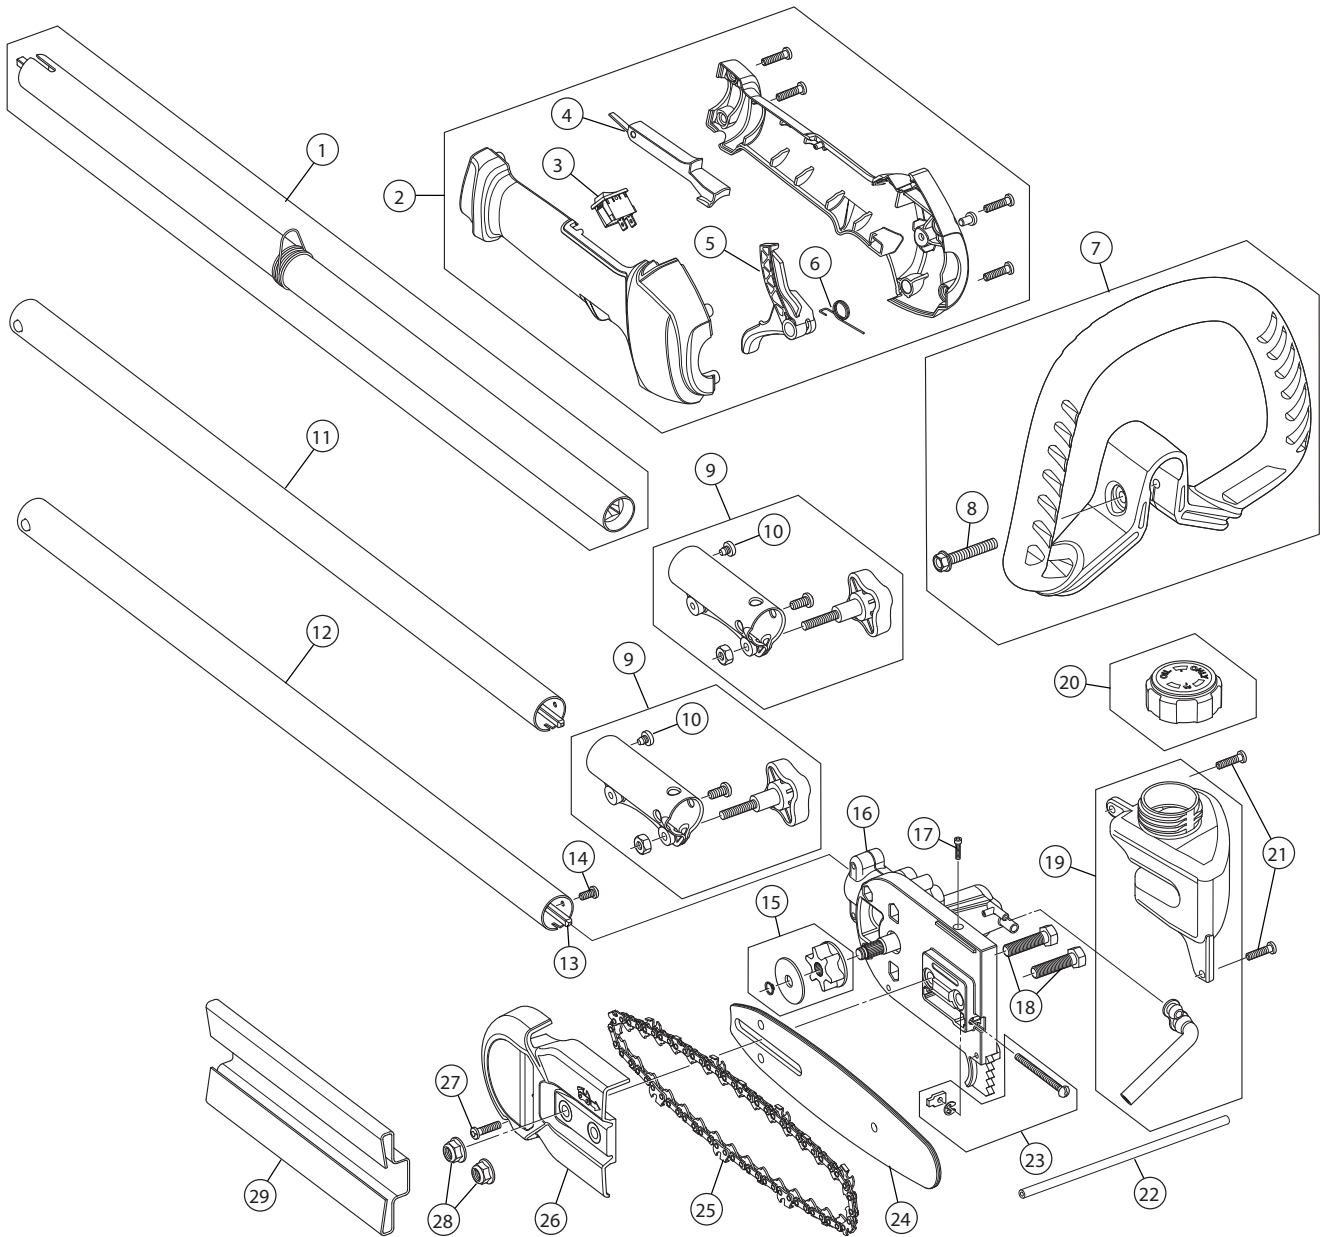

# RM2599 41ADPS1C983

Contact Us at: [www.PartsFor.com](http://www.PartsFor.com) for Replacement Parts.

Item	Part No.	Description
1	753-06194	Rear Cover Assembly (includes 2 & 3)
2	791-181862	Housing Screw
3	791-181345	Cover Screw
4	753-06174	O-Ring
5	753-06175	Flywheel Assembly
6	753-06247	Washer
7	753-06218	Spacer
8	753-06943	Starter Housing (includes 3 & 12)
9	753-05860	Clutch Assembly
10	753-06181	Clutch Cover (includes 2)
11	753-06418	Muffler Assembly
12	791-182366	U-shaped Nut
13	753-06921	Fuel Tank Assembly (includes 14 & 15)
14	791-181930	Tank Screw
15	791-182612	Fuel Cap
16	753-06826	Module Assembly

Item	Part No.	Description
17	753-06847	Spark Plug
18	791-182723	Crankcase Bolt
19	753-06275	Crankcase O-Ring
20	753-06189	Insulator Assembly (includes 21 & 22)
21	753-06184	Insulator O-Ring
22	753-06185	Carburetor O-Ring
23	753-06190	Carburetor
24	753-06415	Aircleaner Cover Assembly (includes 25)
25	753-06417	Aircleaner Filter
26	753-06188	Throttle Cable
27	753-06187	Lead Wires
28	791-182519	Anti-rotation Screw
29	753-04003	Clamp Screw
30	791-180217	Clamp Nut
31	753-06253	Air Cleaner Gasket
32	753-08167	Short Block Assembly (includes 4 - 7 & 16 - 19)

# RM2599 41ADPS1C983

Contact Us at: [www.PartsFor.com](http://www.PartsFor.com) for Replacement Parts.

Item	Part No.	Description
1	753-04344	Upper Drive Shaft Housing Assembly
2	753-04234	Throttle Housing Assembly (includes 3 - 6)
3	791-182405	Throttle Switch Assembly
5	753-05171	Throttle Trigger Lock-Out
5	753-05517	Throttle Trigger
6	753-05007	Throttle Trigger Spring
7	753-06039	D-Handle (includes 9)
8	753-06040	D-Handle Bolt
9	753-06944	Split Boom Coupler Assembly (includes 10)
10	791-182057	Split Boom Coupler Screw
11	753-04352	Extension Boom
12	753-05724	Lower Drive Shaft Housing (includes 13)
13	791-181852	Flexible Drive Shaft
14	791-180288	Lower Drive Shaft Screw
15	753-05595	Sprocket Assembly
16	753-05599	Gearbox Assembly (includes 15 & 17)